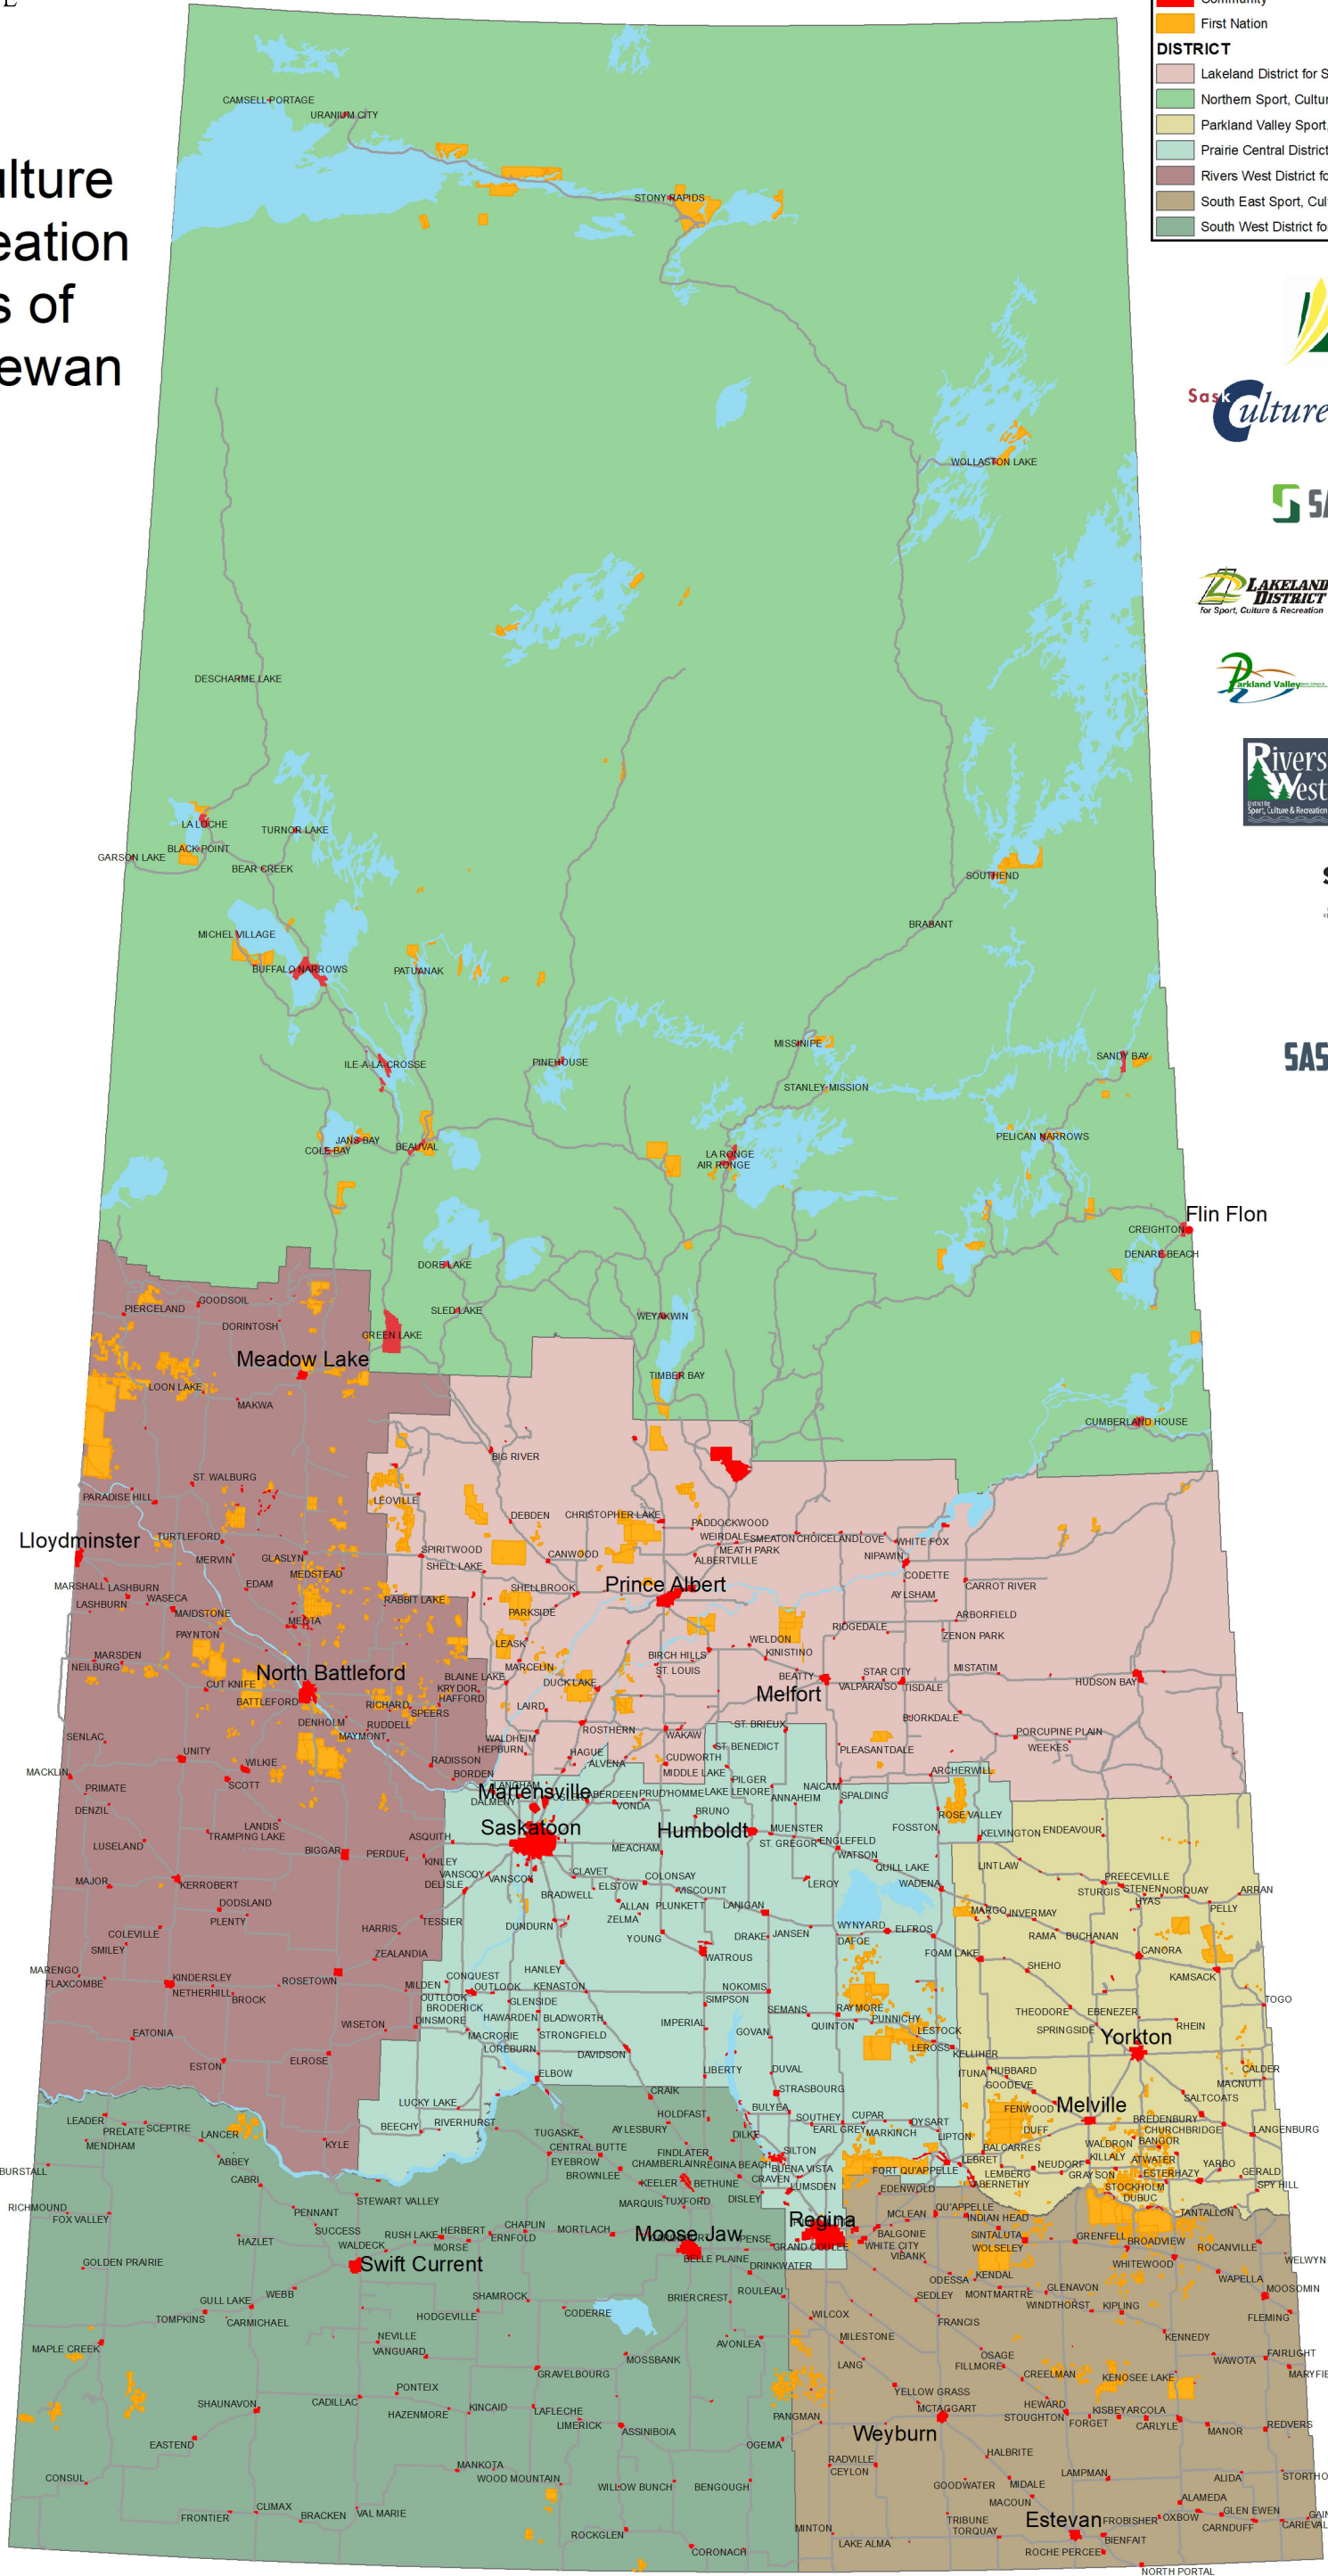

Sport, Culture and Recreation Districts of Saskatchewan

Legend

- Cities
- Community
- First Nation

DISTRICT

- Lakeland District for Sport, Culture and Recreation
- Northern Sport, Culture and Recreation District
- Parkland Valley Sport, Culture and Recreation District
- Prairie Central District for Sport, Culture and Recreation
- Rivers West District for Sport, Culture and Recreation
- South East Sport, Culture and Recreation District
- South West District for Culture, Recreation and Sport